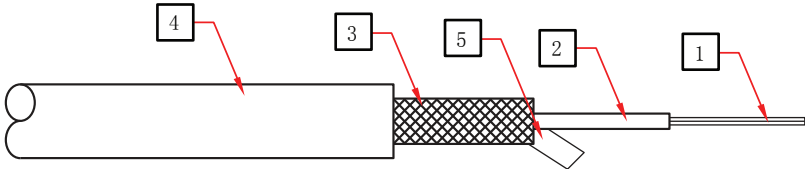

REV.	DESCRIPTION	DATE
A		
B		05-2010

Subwoofer Cable Specifications:

- 1 Conductor: OFC Copper (0.12mm*20)
- 2 Core Dielectric: Gas Injected Foam PE
- 3 Shield Braid: OFC Copper (0.12mm/16*4)
- 4 Black PVC Jacket
- 5 Mylar Aluminum Foil

RoHS

PART NO.	CABLE LENGTH
10R4-21103	3 ft
10R4-21106	6 ft
10R4-21112	12 ft
10R4-21125	25 ft
10R4-21135	35 ft
10R4-21150	50 ft
10R4-21175	75 ft
10R4-211HD	100 ft

4	Adaptor, see page 2
3	RCA Male, 24k Gold Plated Connector
2	75 Ohm, Stain White Chrome Plated RCA Shell
1	CL2/CL3 Inwall Rated Subwoofer Cable, 0.12mm*20 w/Al-Foil + Braid, OD: 7.0mm, Black PVC Jacket
NO.	SPECIFICATIONS
	BOM LIST

ITEM NUMBER	10R4-211xx	DRAWER	LIBRA
TITLE	24K Gold Premium Grade Subwoofer Cable with Adaptor	CHECKED	MAC
		APPROVED	MAC
MATERIAL		SCALE	
REV.	A	UNIT	INCH
DRAWING NO:			

Adaptor Spec:

REV.	DESCRIPTION	DATE
A		
B		05-2010

RoHS

PART NO.	CABLE LENGTH
10R4-21103	3 ft
10R4-21106	6 ft
10R4-21112	12 ft
10R4-21125	25 ft
10R4-21135	35 ft
10R4-21150	50 ft
10R4-21175	75 ft
10R4-211HD	100 ft

4	RCA Female, 24k Gold Plated Connector
3	RCA Male, 24k Gold Plated Connector
2	75 Ohm, Stain White Chrome Plated RCA Shell
1	CL2/CL3 Inwall Rated Audio Cable, 0.12mm*20 w/Al-Foil + Braid, OD: 7.0mm, Black PVC Jacket
NO.	SPECIFICATIONS
	BOM LIST