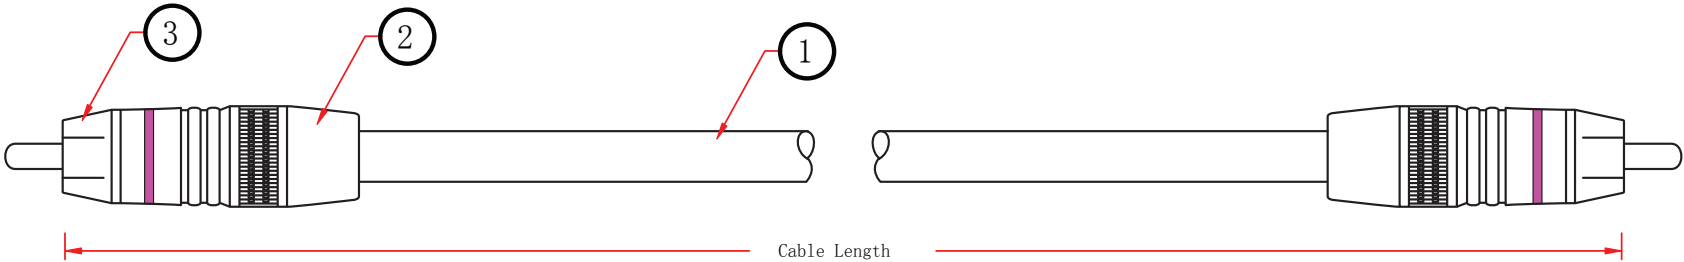

REV.	DESCRIPTION	DATE
A		
B		05-2010

Subwoofer Cable Specifications:

- 1 Conductor: OFC Copper (0.12mm*20)
- 2 Core Dielectric: Gas Injected Foam PE
- 3 Shield Braid: OFC Copper (0.12mm/16*4)
- 4 Black PVC Jacket
- 5 Mylar Aluminum Foil

RoHS

PART NO.	CABLE LENGTH
10R4-21103	3 ft
10R4-21106	6 ft
10R4-21112	12 ft
10R4-21125	25 ft
10R4-21135	35 ft
10R4-21150	50 ft
10R4-21175	75 ft
10R4-211HD	100 ft

4	Adaptor, see page 2
3	RCA Male, 24k Gold Plated Connector
2	75 Ohm, Stain White Chrome Plated RCA Shell
1	CL2/CL3 Inwall Rated Subwoofer Cable, 0.12mm*20 w/Al-Foil + Braid, OD: 7.0mm, Black PVC Jacket
NO.	SPECIFICATIONS
	BOM LIST

Adaptor Audio Cable Specifications:

- 1 Conductor: OFC Copper (0.12mm*20)
- 2 Core Dielectric: Gas Injected Foam PE
- 3 Shield Braid: OFC Copper (0.12mm/16*4)
- 4 Black PVC Jacket
- 5 Mylar Aluminum Foil

RoHS

PART NO.	CABLE LENGTH
10R4-21103	3 ft
10R4-21106	6 ft
10R4-21112	12 ft
10R4-21125	25 ft
10R4-21135	35 ft
10R4-21150	50 ft
10R4-21175	75 ft
10R4-211HD	100 ft

4	RCA Female, 24k Gold Plated Connector
3	RCA Male, 24k Gold Plated Connector
2	75 Ohm, Stain White Chrome Plated RCA Shell
1	CL2/CL3 Inwall Rated Audio Cable, 0.12mm*20 w/Al-Foil + Braid, OD: 7.0mm, Black PVC Jacket
NO.	SPECIFICATIONS
	BOM LIST