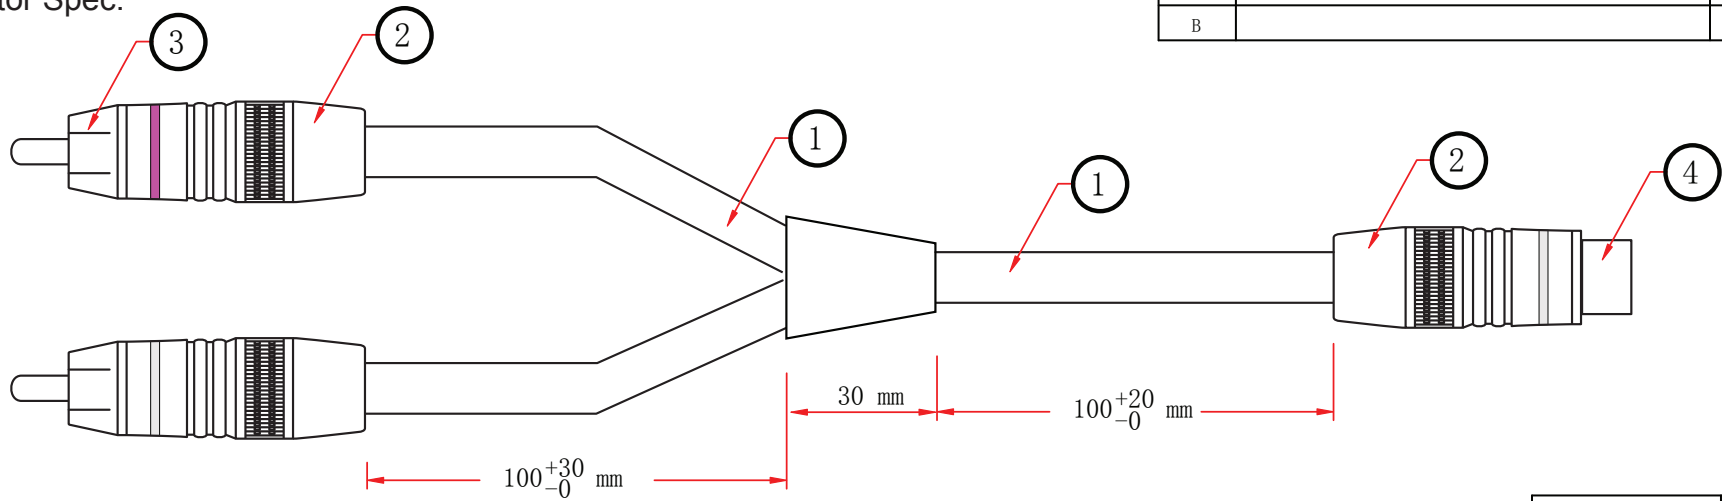

Adaptor Spec:

REV.	DESCRIPTION	DATE
A		
B		05-2010

Adaptor Audio Cable Specifications:

- 1 Conductor: OFC Copper (0.12mm*20)
- 2 Core Dielectric: Gas Injected Foam PE
- 3 Shield Braid: OFC Copper (0.12mm/16*4)
- 4 Black PVC Jacket
- 5 Mylar Aluminum Foil