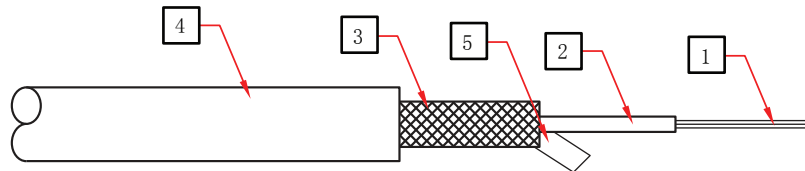

REV.	DESCRIPTION	DATE
A		
B		05-2010

Subwoofer Cable Specifications:

- 1 Conductor: OFC Copper (0.12mm*20)
- 2 Core Dielectric: Gas Injected Foam PE
- 3 Shield Braid: OFC Copper (0.12mm/16*4)
- 4 Black PVC Jacket
- 5 Mylar Aluminum Foil

RoHS

PART NO.	CABLE LENGTH
10R4-21103	3 ft
10R4-21106	6 ft
10R4-21112	12 ft
10R4-21125	25 ft
10R4-21135	35 ft
10R4-21150	50 ft
10R4-21175	75 ft
10R4-211HD	100 ft

4	Adaptor, see page 2
3	RCA Male, 24k Gold Plated Connector
2	75 Ohm, Stain White Chrome Plated RCA Shell
1	CL2/CL3 Inwall Rated Subwoofer Cable, 0.12mm*20 w/Al-Foil + Braid, OD: 7.0mm, Black PVC Jacket
NO.	SPECIFICATIONS
	BOM LIST

ITEM NUMBER	10R4-211xx	DRAWER	LIBRA
TITLE	24K Gold Premium Grade Subwoofer Cable with Adaptor	CHECKED	MAC
		APPROVED	MAC
MATERIAL		SCALE	
REV.	A	UNIT	INCH
DRAWING NO:			

Adaptor Spec:

REV.	DESCRIPTION	DATE
A		
B		05-2010

RoHS

PART NO.	CABLE LENGTH
10R4-21103	3 ft
10R4-21106	6 ft
10R4-21112	12 ft
10R4-21125	25 ft
10R4-21135	35 ft
10R4-21150	50 ft
10R4-21175	75 ft
10R4-211HD	100 ft

4	RCA Female, 24k Gold Plated Connector
3	RCA Male, 24k Gold Plated Connector
2	75 Ohm, Stain White Chrome Plated RCA Shell
1	CL2/CL3 Inwall Rated Audio Cable, 0.12mm*20 w/Al-Foil + Braid, OD: 7.0mm, Black PVC Jacket
NO.	SPECIFICATIONS
	BOM LIST